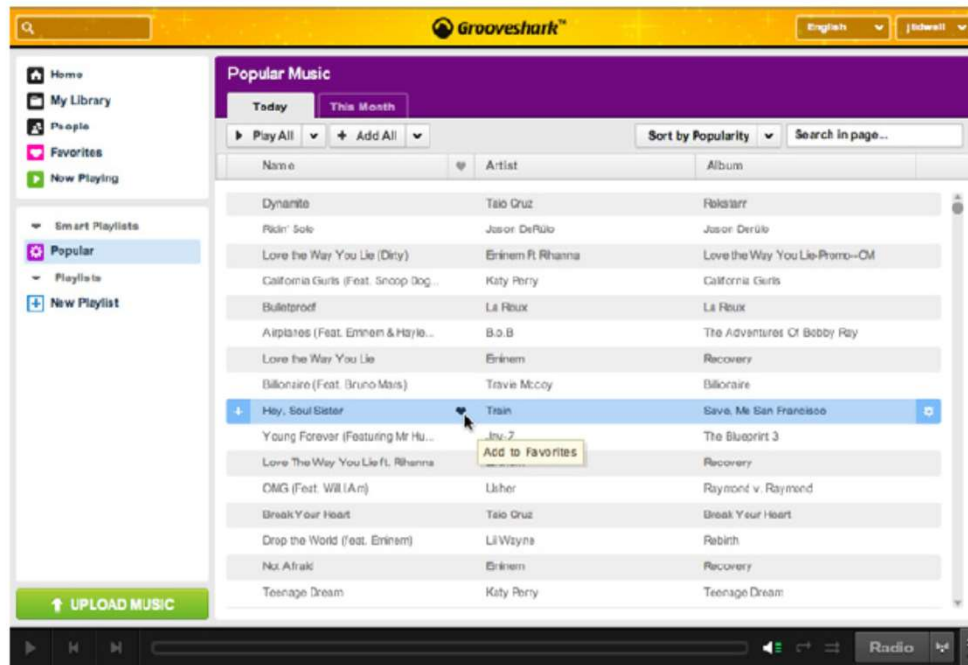

Hover

- Grooveshark – prikaz akcija po pesmi