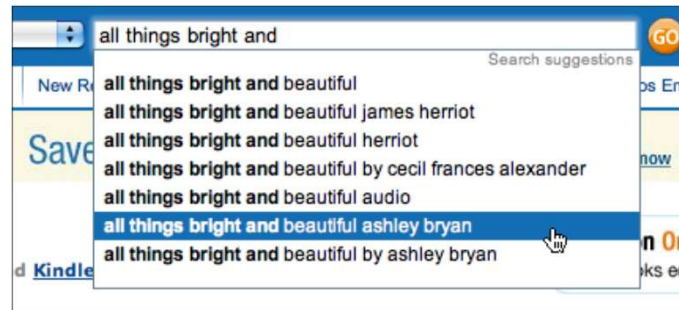

Automatsko dovršavanje